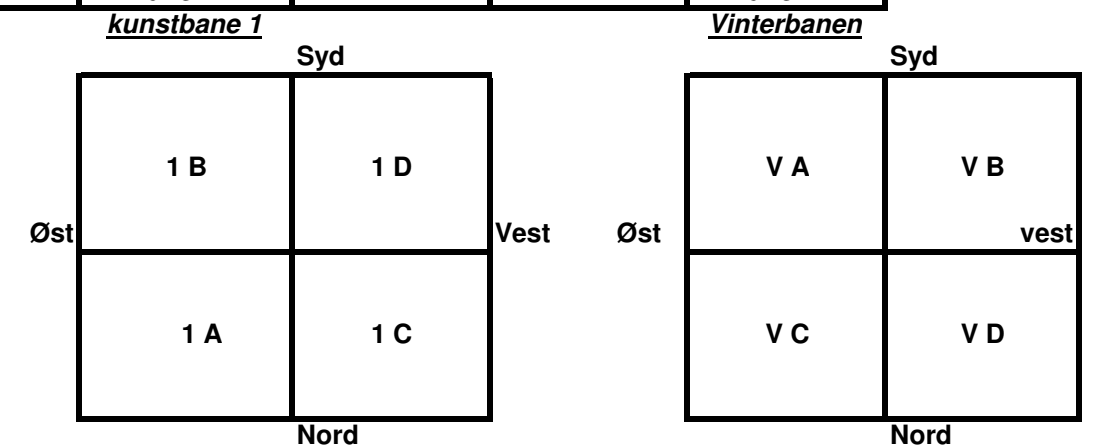

Vinterbanen

Mandag			Tirsdag			Onsdag			Torsdag			fredag		
16:30 - 17:00		U17-1, U19-1	16:30 - 17:00		U17-1, U19-1				16:30 - 17:00		U17-1, U19-1			
17:00 - 18:30	Bane V A Bane V B Bane V C Bane V D	U13-1,14-1,15-1 U16-1,17-1,19-1 U14 P U13 P	17:00 - 18:30	Bane V A Bane V B Bane V C Bane V D	U13-1, U14-1 U15-1, U16-1 U17-1 U19-1	17:00 - 18:30	Bane V A Bane V B Bane V C Bane V D	U14-2/3/4 U14-2/3/4 U15 P U15 P	17:00 - 18:30	Bane V A Bane V B Bane V C Bane V D	U13-1, U14-1 U15-1, U16-1 U17-1 U19-1	16:30 - 18:30	Bane V A Bane V B Bane V C Bane V D	U17DM P U17DM P U19-2 U19-2
18:30 - 20:00	Bane V A Bane V B Bane V C Bane V D	U17 DM P U17 DM P U16-2/3 U15 2/3/4	18:30 - 20:00	Bane V A Bane V B Bane V C Bane V D	89ers U19 U19-2 U17-2 U17-2	18:30 - 20:00	Bane V A Bane V B Bane V C Bane V D	U13-2/3 U13-2/3 89ers U12-14 89ers U12-14	18:30 - 20:00	Bane V A Bane V B Bane V C Bane V D	U17DM P U17DM P KSV/JS-K KSV/JS-K	18:30 - 20:00	Bane V A Bane V B Bane V C Bane V D	U11 U12 1/2 U14 P U15 P
20:00 - 21:30	Bane V A Bane V B Bane V C Bane V D	S4/5 S4/5	20:00 - 21:30	Bane V A Bane V B Bane V C Bane V D	DS/S1 DS/S1 FC Jakip FC Jakip	20:00 - 21:30	Bane V A Bane V B Bane V C Bane V D		20:00 - 21:30	Bane V A Bane V B Bane V C Bane V D	FC Jakip FC Jakip	20:00 - 21:30	Bane V A Bane V B Bane V C Bane V D	
21:30 - 22:30	Bane V A Bane V B Bane V C Bane V D					21:30 - 22:30	Bane V A Bane V B Bane V C Bane V D							

Er kunstbane 2 ikke lejet ud er der mulighed for at bruge den også.

Husk, efter hver træning skal alle mål stilles ud på asfaltkanten