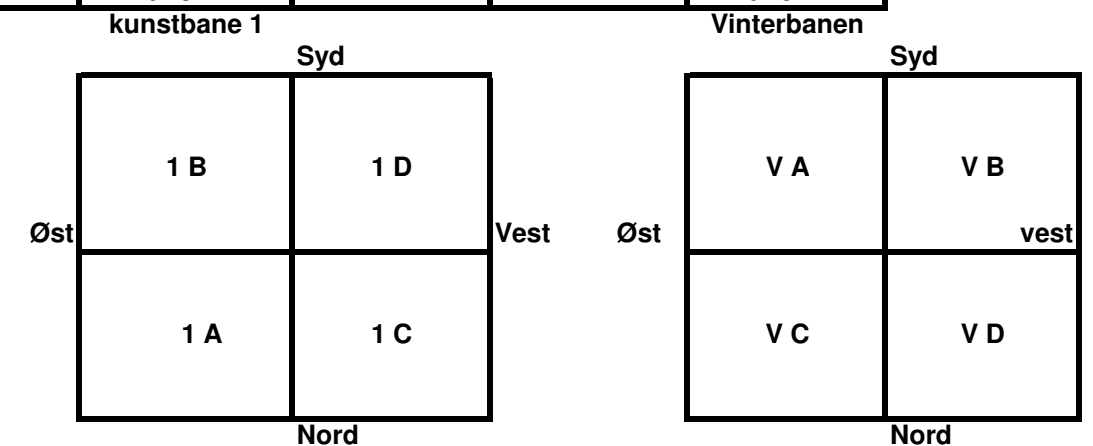

Vinterbanen

Mandag			Tirsdag			Onsdag			Torsdag			fredag		
16:30 - 17:00		U17-1, U19-1	16:30 - 17:00		U17-1, U19-1	16:30 - 17:00		U17-1, U19-1	16:30 - 17:00		U17-1, U19-1	16:30 - 17:00		U17-1, U19-1
17:00 - 18:30	Bane V A Bane V B Bane V C Bane V D	U13-1, U14-1 U15-1, U16-1 U17-1 U19-1	17:00 - 18:30	Bane V A Bane V B Bane V C Bane V D	U13-1, U14-1 U15-1, U16-1 U17-1 U19-1	17:00 - 18:30	Bane V A Bane V B Bane V C Bane V D	U14-2-3 U14-2-3 U11 U12	17:00 - 18:30	Bane V A Bane V B Bane V C Bane V D	U13-1, U14-1 U15-1, U16-1 U17-1 U19-1	16:30 - 18:30	Bane V A Bane V B Bane V C Bane V D	U17-1 U17-1 U19-1 U19-1
18:30 - 20:00	Bane V A Bane V B Bane V C Bane V D	U14 P U13 P U16-2 U15 2/3	18:30 - 20:00	Bane V A Bane V B Bane V C Bane V D	DS/S1 DS/S1 U17DM P U17DM P	18:30 - 20:00	Bane V A Bane V B Bane V C Bane V D	U13-2/3 U13-2/3 U15 P U15 P	18:30 - 20:00	Bane V A Bane V B Bane V C Bane V D	U17DM P U17DM P KSV - S1 K KSV - S1 K	18:30 - 20:00	Bane V A Bane V B Bane V C Bane V D	
20:00 - 21:30	Bane V A Bane V B Bane V C Bane V D	U19-2 U19-2	20:00 - 21:30	Bane V A Bane V B Bane V C Bane V D		20:00 - 21:30	Bane V A Bane V B Bane V C Bane V D		20:00 - 21:30	Bane V A Bane V B Bane V C Bane V D		20:00 - 21:30	Bane V A Bane V B Bane V C Bane V D	
21:30 - 22:30	Bane V A Bane V B Bane V C Bane V D					21:30 - 22:30	Bane V A Bane V B Bane V C Bane V D							

Er kunstbane 2 ikke lejet ud er der mulighed for at bruge den også.

Husk, efter hver træning skal alle mål stilles ud på asfaltkanten